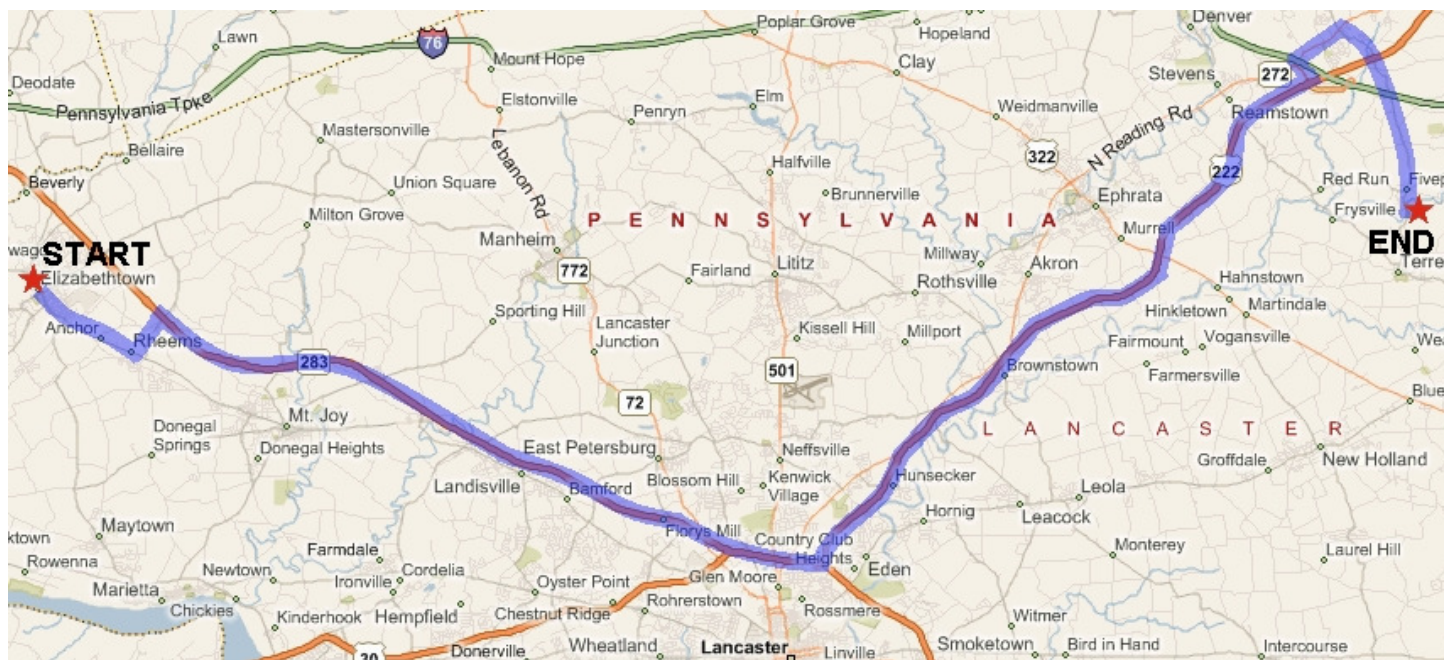

# BOWMANSVILLE

## Directions:

1. Take Route 283 East towards Lancaster
2. Continue on Route 30 East towards Philadelphia
3. Take the 222 North Exit towards Reading
4. Take the Denver/Adamstown/PA Turnpike Exit
5. Turn LEFT off exit ramp
6. Turn RIGHT onto 272 North (North Reading Road)
7. Turn RIGHT onto 897 South (Weaver's Market will be on your left)
8. Continue on 897 South to Weaver's Store (Not the same as Weaver's Market) and turn LEFT onto Long Lane
9. Turn LEFT into Brubaker Park

Note: Concession Stand Available

Direction information provided through this guide is intended for planning purposes only. You may find that construction projects, traffic conditions or other events may cause road conditions to differ from the direction information. Please verify the directions prior to your trip. EBC is not responsible for any wrong turns, events in which you become lost, accidents (regardless of fault), etc. This guide may not be distributed or retransmitted in any way without the expressed written consent of the Elizabethtown Boys Club (EBC).