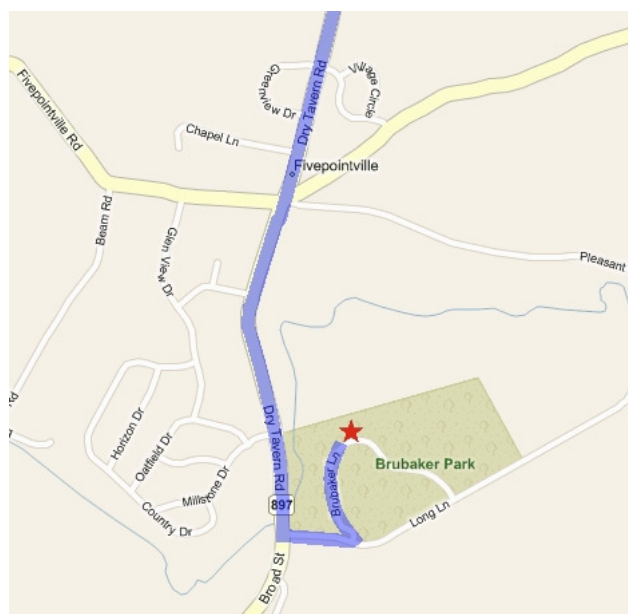

# BOWMANSVILLE

## Directions:

1. Take Route 283 East towards Lancaster
2. Continue on Route 30 East towards Philadelphia
3. Take the 222 North Exit towards Reading
4. Take the Denver/Adamstown/PA Turnpike Exit
5. Turn LEFT off exit ramp
6. Turn RIGHT onto 272 North (North Reading Road)
7. Turn RIGHT onto 897 South (Weaver's Market will be on your left)
8. Continue on 897 South to Weaver's Store (Not the same as Weaver's Market) and turn LEFT onto Long Lane
9. Turn LEFT into Brubaker Park

Note: Concession Stand Available

Direction information provided through this guide is intended for planning purposes only. You may find that construction projects, traffic conditions or other events may cause road conditions to differ from the direction information. Please verify the directions prior to your trip. EBC is not responsible for any wrong turns, events in which you become lost, accidents (regardless of fault), etc. This guide may not be distributed or retransmitted in any way without the expressed written consent of the Elizabethtown Boys Club (EBC).