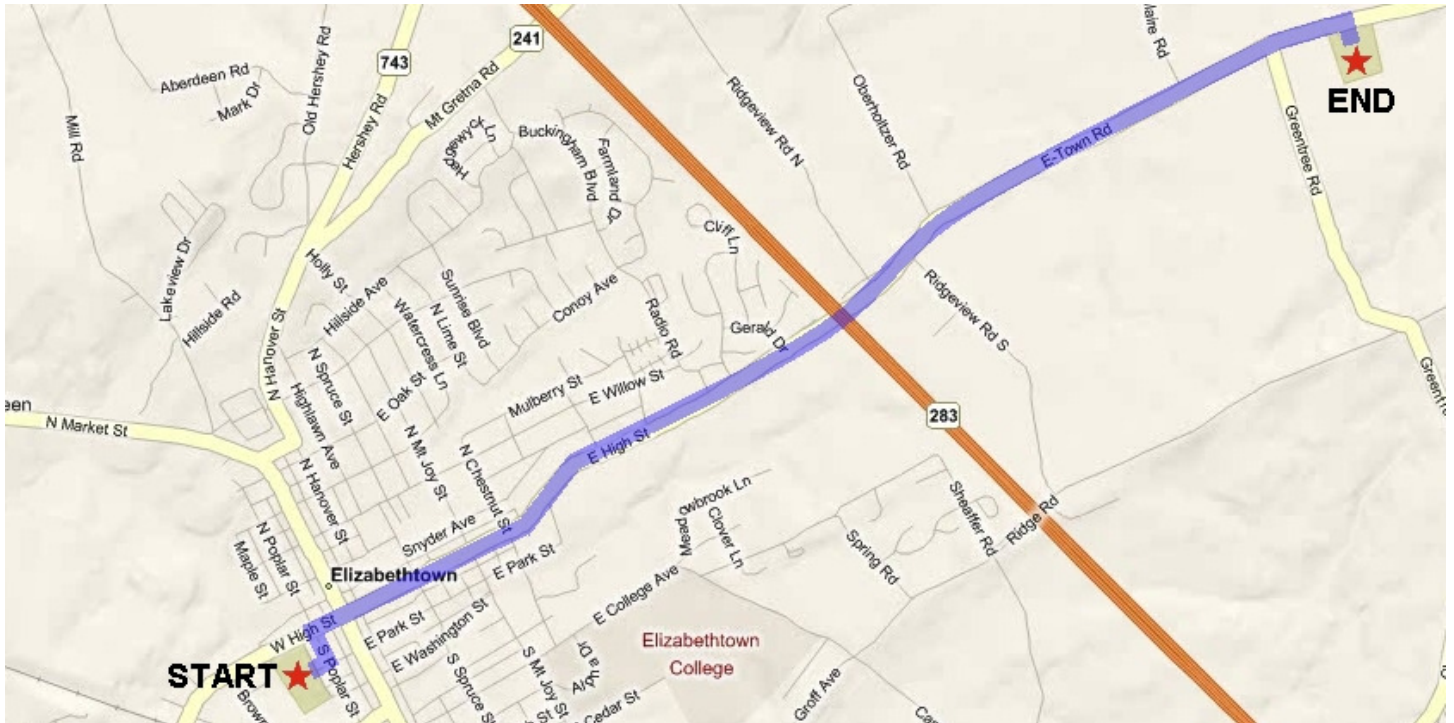

ELIZABETHTOWN— WOLGEMUTH PARK

Directions (From Poplar Street Park/GEARS Community Center):

1. Turn LEFT onto S. Poplar Street
2. Turn RIGHT onto W. High Street
3. Go STRAIGHT at traffic light at Market Street
4. W. High Street becomes E. High Street
5. E. High Street becomes E-town Road
6. Park entrance is on RIGHT past FAIRVIEW ELEMENTARY SCHOOL.
7. Field is straight back from entrance to park.

Directions (From PA 283):

1. Take the Elizabethtown/Rheems Exit
2. If you are coming from Lancaster make a RIGHT (Harrisburg make a LEFT) off the exit
3. Cloverleaf Road becomes Greentree Road
4. Make RIGHT onto E-town Road
5. Park entrance is on RIGHT past FAIRVIEW ELEMENTARY SCHOOL.
6. Field is straight back from entrance to park.

Direction information provided through this guide is intended for planning purposes only. You may find that construction projects, traffic conditions or other events may cause road conditions to differ from the direction information. Please verify the directions prior to your trip. EBC is not responsible for any wrong turns, events in which you become lost, accidents (regardless of fault), etc. This guide may not be distributed or retransmitted in any way without the expressed written consent of the Elizabethtown Boys Club (EBC).