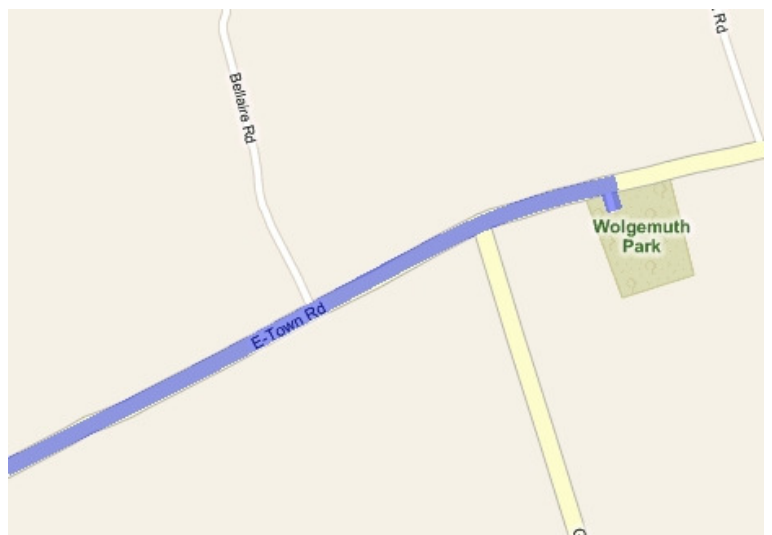

ELIZABETHTOWN— WOLGEMUTH PARK

Directions (From Poplar Street Park/GEARS Community Center):

1. Turn LEFT onto S. Poplar Street
2. Turn RIGHT onto W. High Street
3. Go STRAIGHT at traffic light at Market Street
4. W. High Street becomes E. High Street
5. E. High Street becomes E-town Road
6. Park entrance is on RIGHT past FAIRVIEW ELEMENTARY SCHOOL.
7. Field is straight back from entrance to park.

Directions (From PA 283):

1. Take the Elizabethtown/Rheems Exit
2. If you are coming from Lancaster make a RIGHT (Harrisburg make a LEFT) off the exit
3. Cloverleaf Road becomes Greentree Road
4. Make RIGHT onto E-town Road
5. Park entrance is on RIGHT past FAIRVIEW ELEMENTARY SCHOOL.
6. Field is straight back from entrance to park.