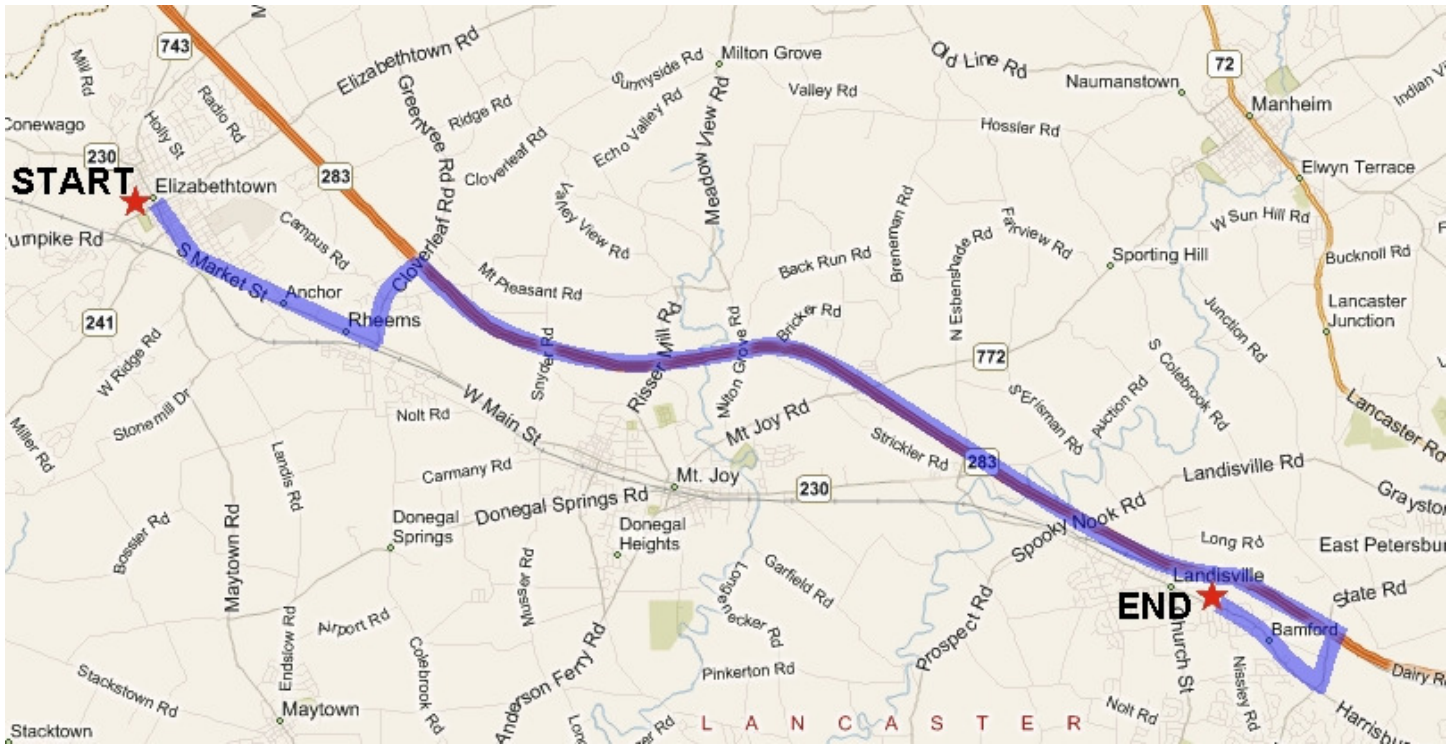

HEMPFIELD

Directions:

1. Take Route 283 East towards Lancaster
2. Take the 772/State Road/Landisville/East Petersburg Exit
3. Turn RIGHT (South) onto State Road
4. Go to the 2nd Red Light and turn RIGHT onto Harrisburg Pike
5. Follow Harrisburg Pike for approx. 2 miles
6. At the traffic light, turn RIGHT onto Nissley Road
7. Field is on the LEFT

Direction information provided through this guide is intended for planning purposes only. You may find that construction projects, traffic conditions or other events may cause road conditions to differ from the direction information. Please verify the directions prior to your trip. EBC is not responsible for any wrong turns, events in which you become lost, accidents (regardless of fault), etc. This guide may not be distributed or retransmitted in any way without the expressed written consent of the Elizabethtown Boys Club (EBC).