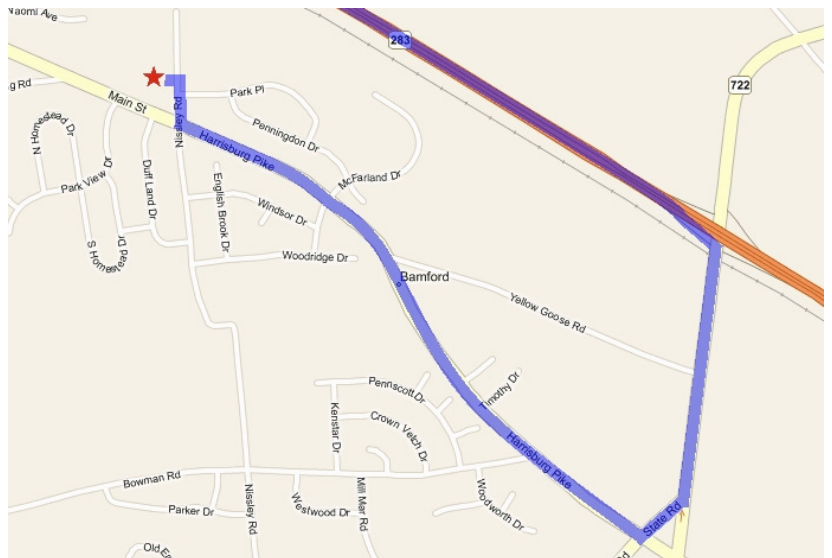

HEMPFIELD

Directions:

1. Take Route 283 East towards Lancaster
2. Take the 772/State Road/Landisville/East Petersburg Exit
3. Turn RIGHT (South) onto State Road
4. Go to the 2nd Red Light and turn RIGHT onto Harrisburg Pike
5. Follow Harrisburg Pike for approx. 2 miles
6. At the traffic light, turn RIGHT onto Nissley Road
7. Field is on the LEFT

Direction information provided through this guide is intended for planning purposes only. You may find that construction projects, traffic conditions or other events may cause road conditions to differ from the direction information. Please verify the directions prior to your trip. EBC is not responsible for any wrong turns, events in which you become lost, accidents (regardless of fault), etc. This guide may not be distributed or retransmitted in any way without the expressed written consent of the Elizabethtown Boys Club (EBC).