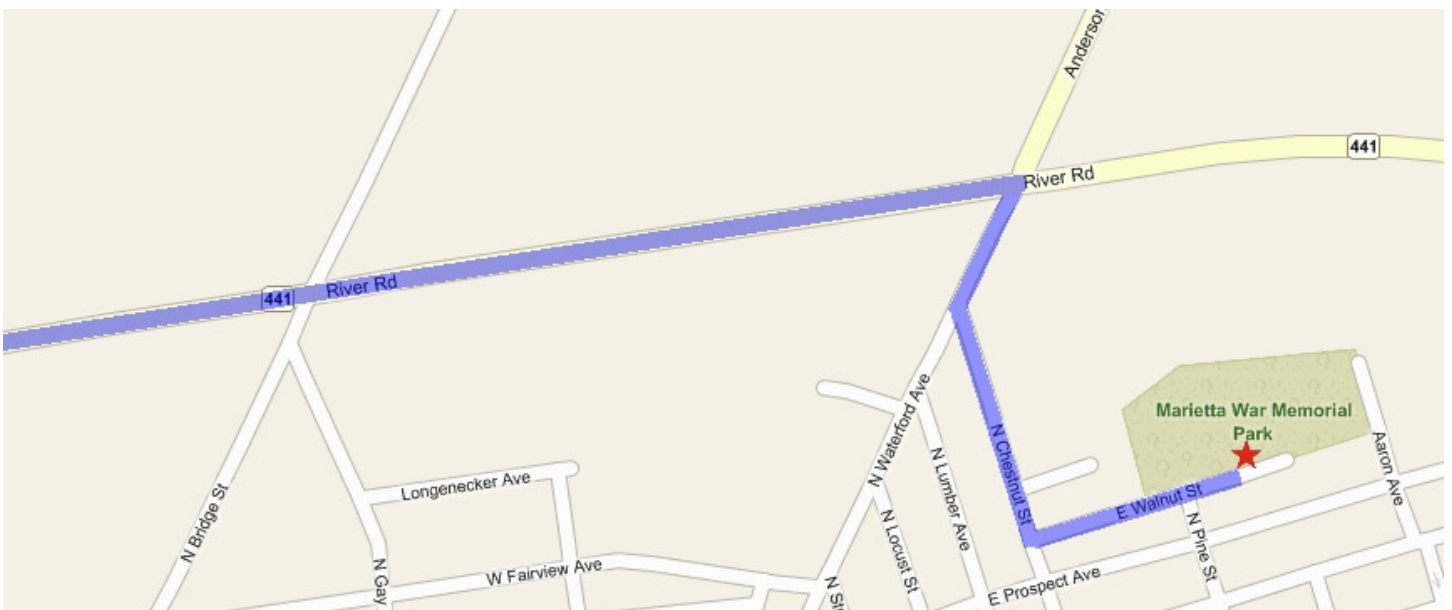

MARIETTA

Directions:

1. Take PA 743 South towards Maytown
2. Turn **RIGHT** onto PA 441/
River Road
3. Turn **RIGHT** onto N. Waterford Avenue
4. Turn **LEFT** onto Chestnut Street
5. Go 1 Block and turn **LEFT**
onto East Walnut Street
6. Field is on Left (behind
Donegal Insurance)

Direction information provided through this guide is intended for planning purposes only. You may find that construction projects, traffic conditions or other events may cause road conditions to differ from the direction information. Please verify the directions prior to your trip. EBC is not responsible for any wrong turns, events in which you become lost, accidents (regardless of fault), etc. This guide may not be distributed or retransmitted in any way without the expressed written consent of the Elizabethtown Boys Club (EBC).