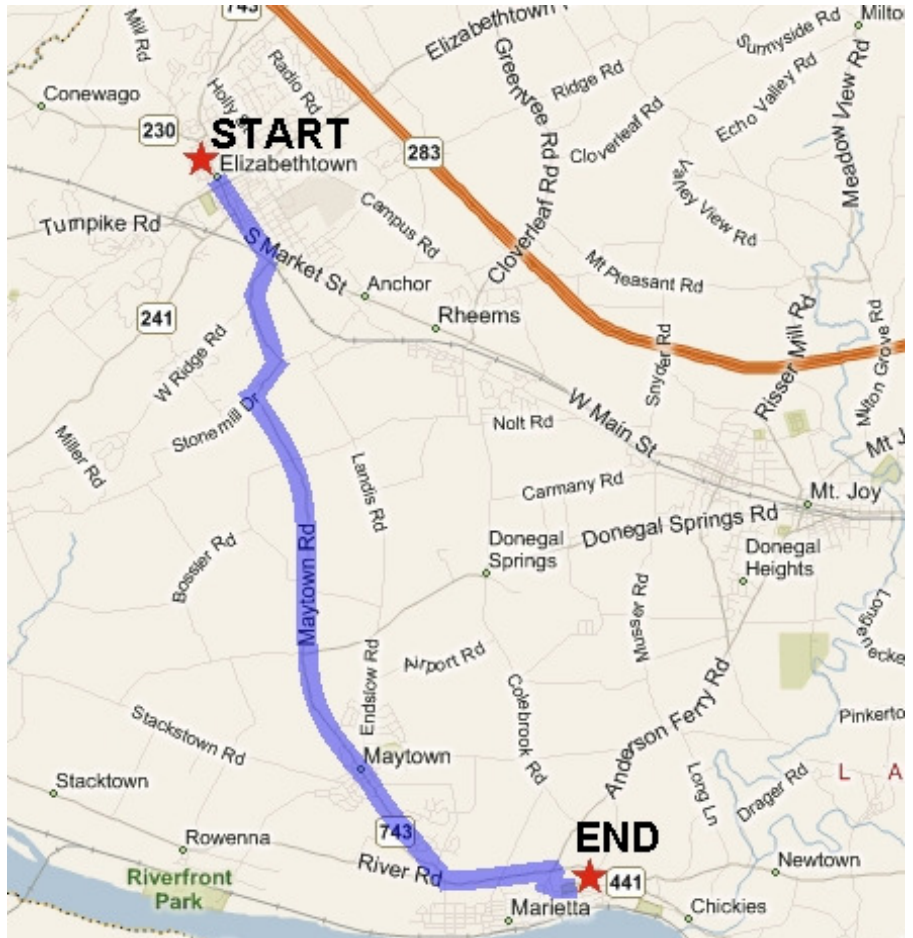

MARIETTA

Directions:

1. Take PA 743 South towards Maytown
2. Turn **RIGHT** onto PA 441/
River Road
3. Turn **RIGHT** onto N. Waterford Avenue
4. Turn **LEFT** onto Chestnut Street
5. Go 1 Block and turn **LEFT**
onto East Walnut Street
6. Field is on Left (behind
Donegal Insurance)

Direction information provided through this guide is intended for planning purposes only. You may find that construction projects, traffic conditions or other events may cause road conditions to differ from the direction information. Please verify the directions prior to your trip. EBC is not responsible for any wrong turns, events in which you become lost, accidents (regardless of fault), etc. This guide may not be distributed or retransmitted in any way without the expressed written consent of the Elizabethtown Boys Club (EBC).